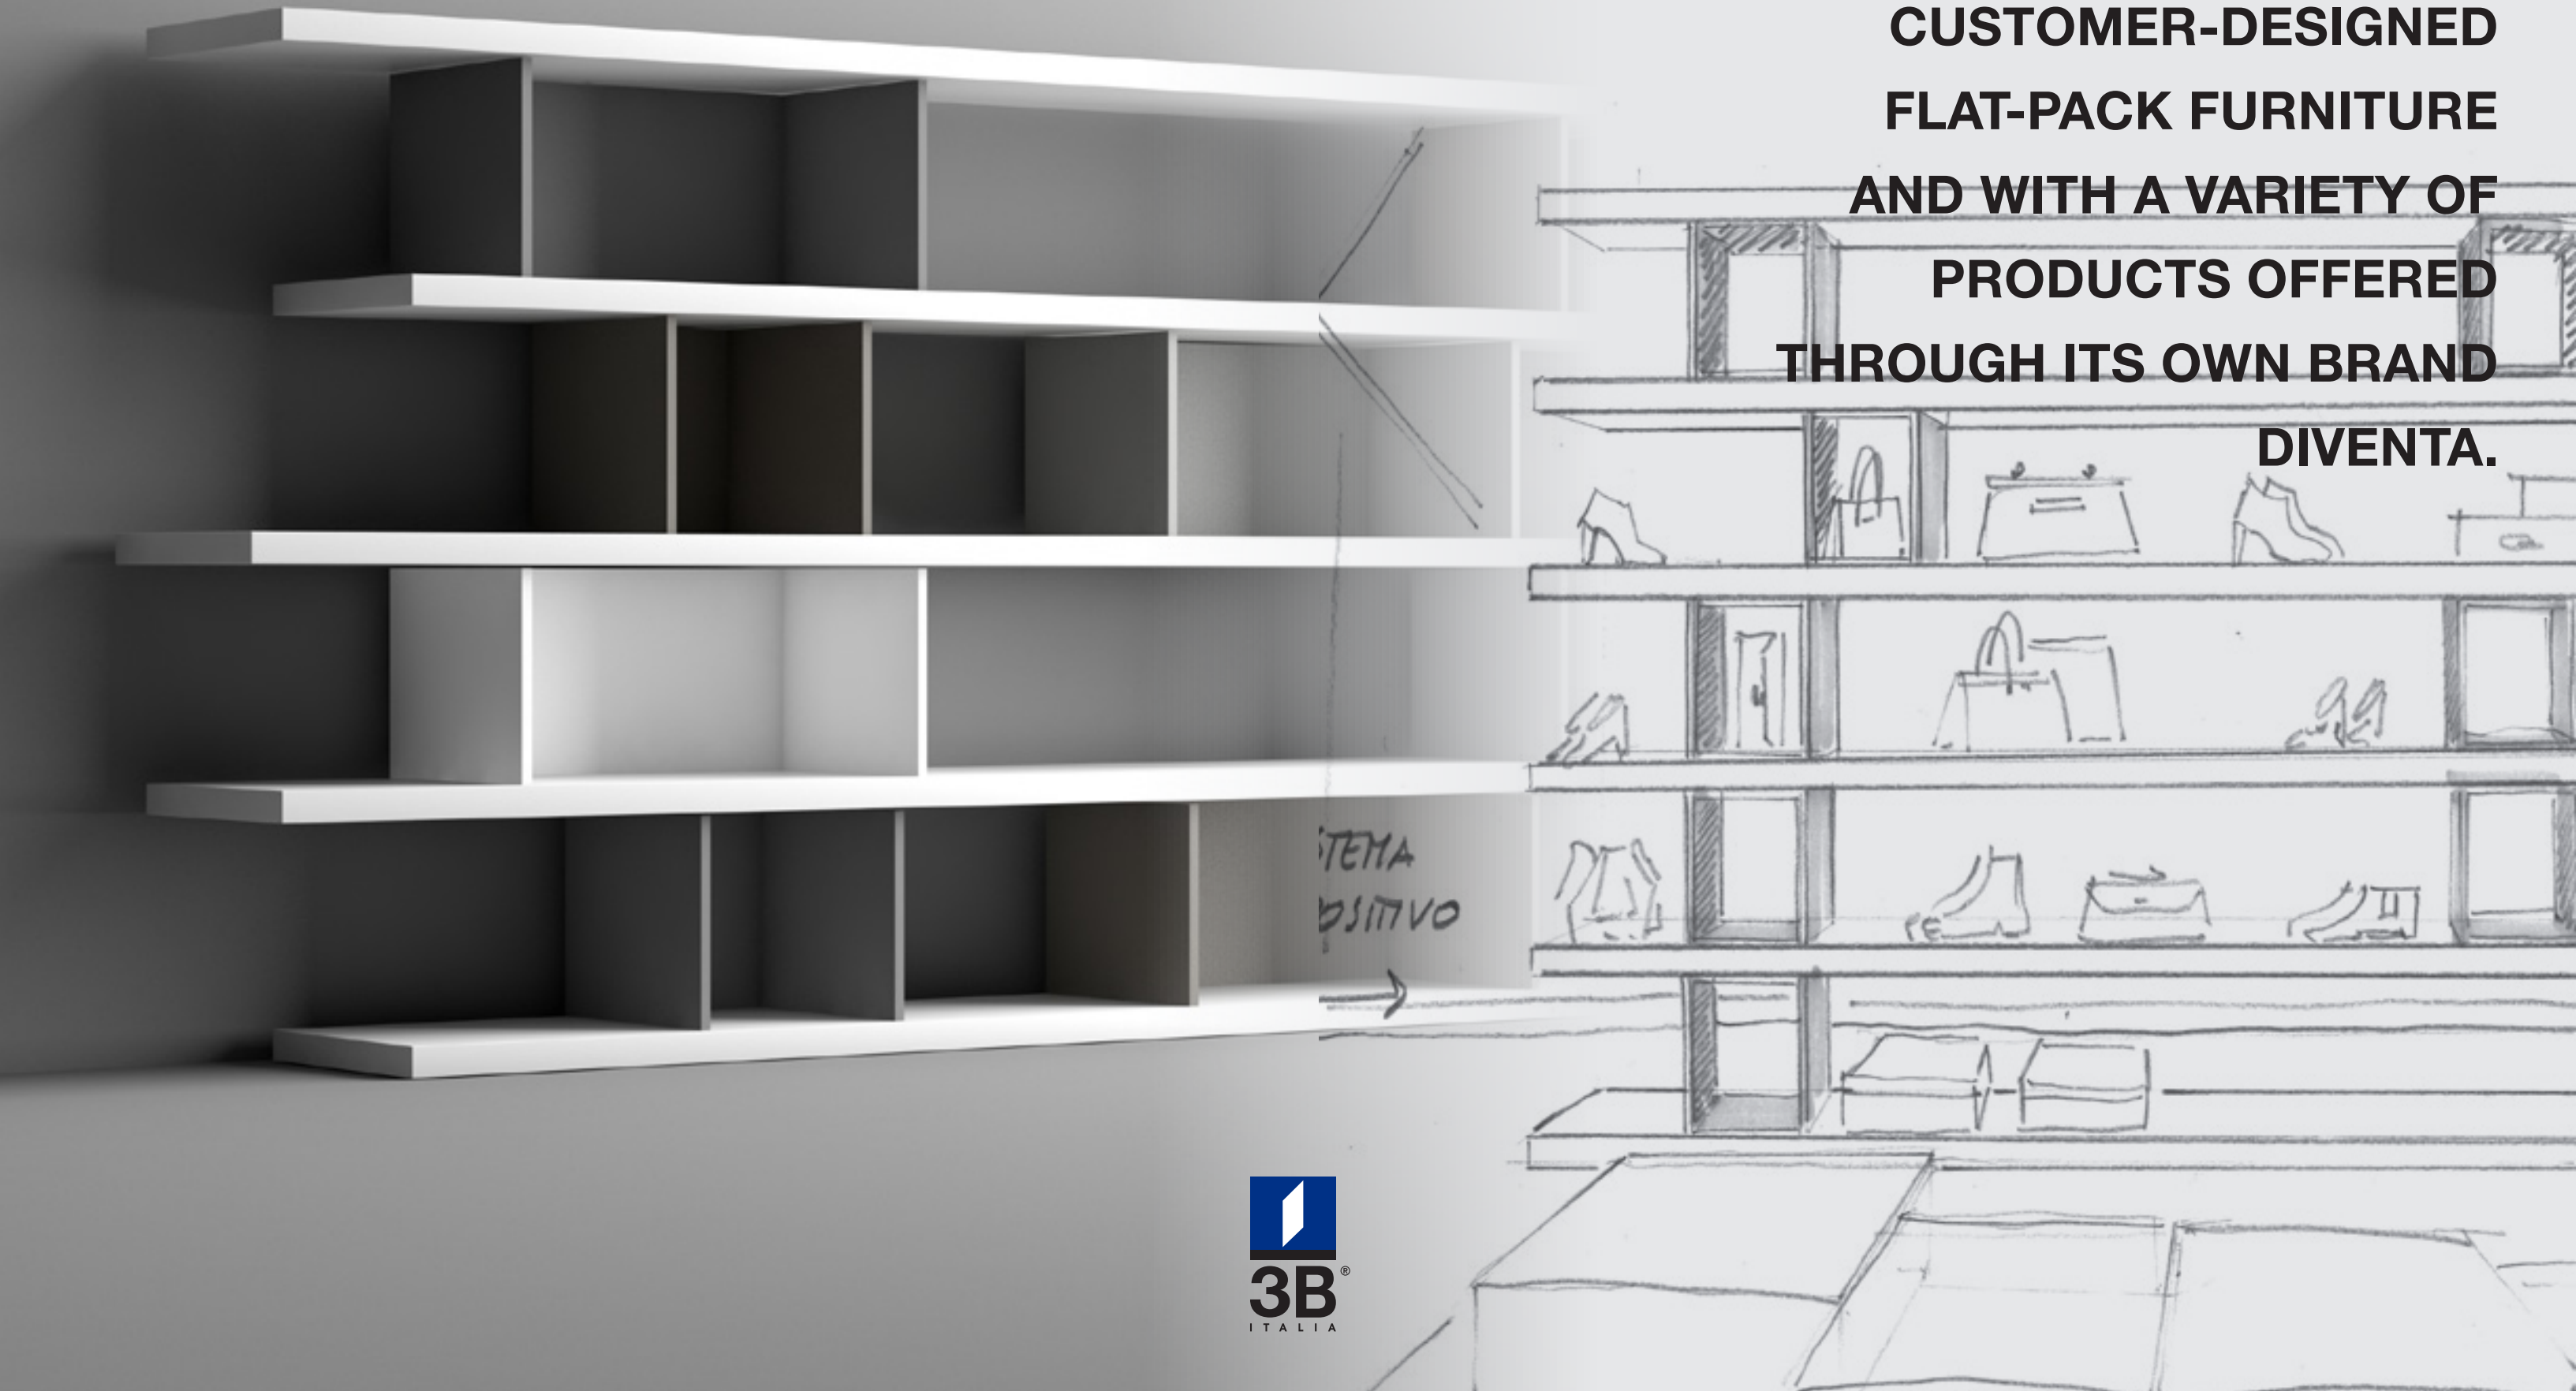

# FLAT - PACK

PREVIEW 2021

3Bspa.com

**THE SATISFACTION OF THE CUSTOMERS' NEEDS TOGETHER WITH THE SENSITIVITY TO DEVELOP ITS OWN FURNITURE BRAND HAVE COME TOGETHER ALLOWING 3B TO ACHIEVE IMPORTANT KNOW-HOW IN THE FIELD OF FLAT-PACK FURNITURE.**

3Bspa.com

**3B PRESENTS ITSELF AS  
A MANUFACTURER OF  
CUSTOMER-DESIGNED  
FLAT-PACK FURNITURE  
AND WITH A VARIETY OF  
PRODUCTS OFFERED  
THROUGH ITS OWN BRAND  
DIVENTA.**

STEMA  
POSITIVO

  
3Bspa.com